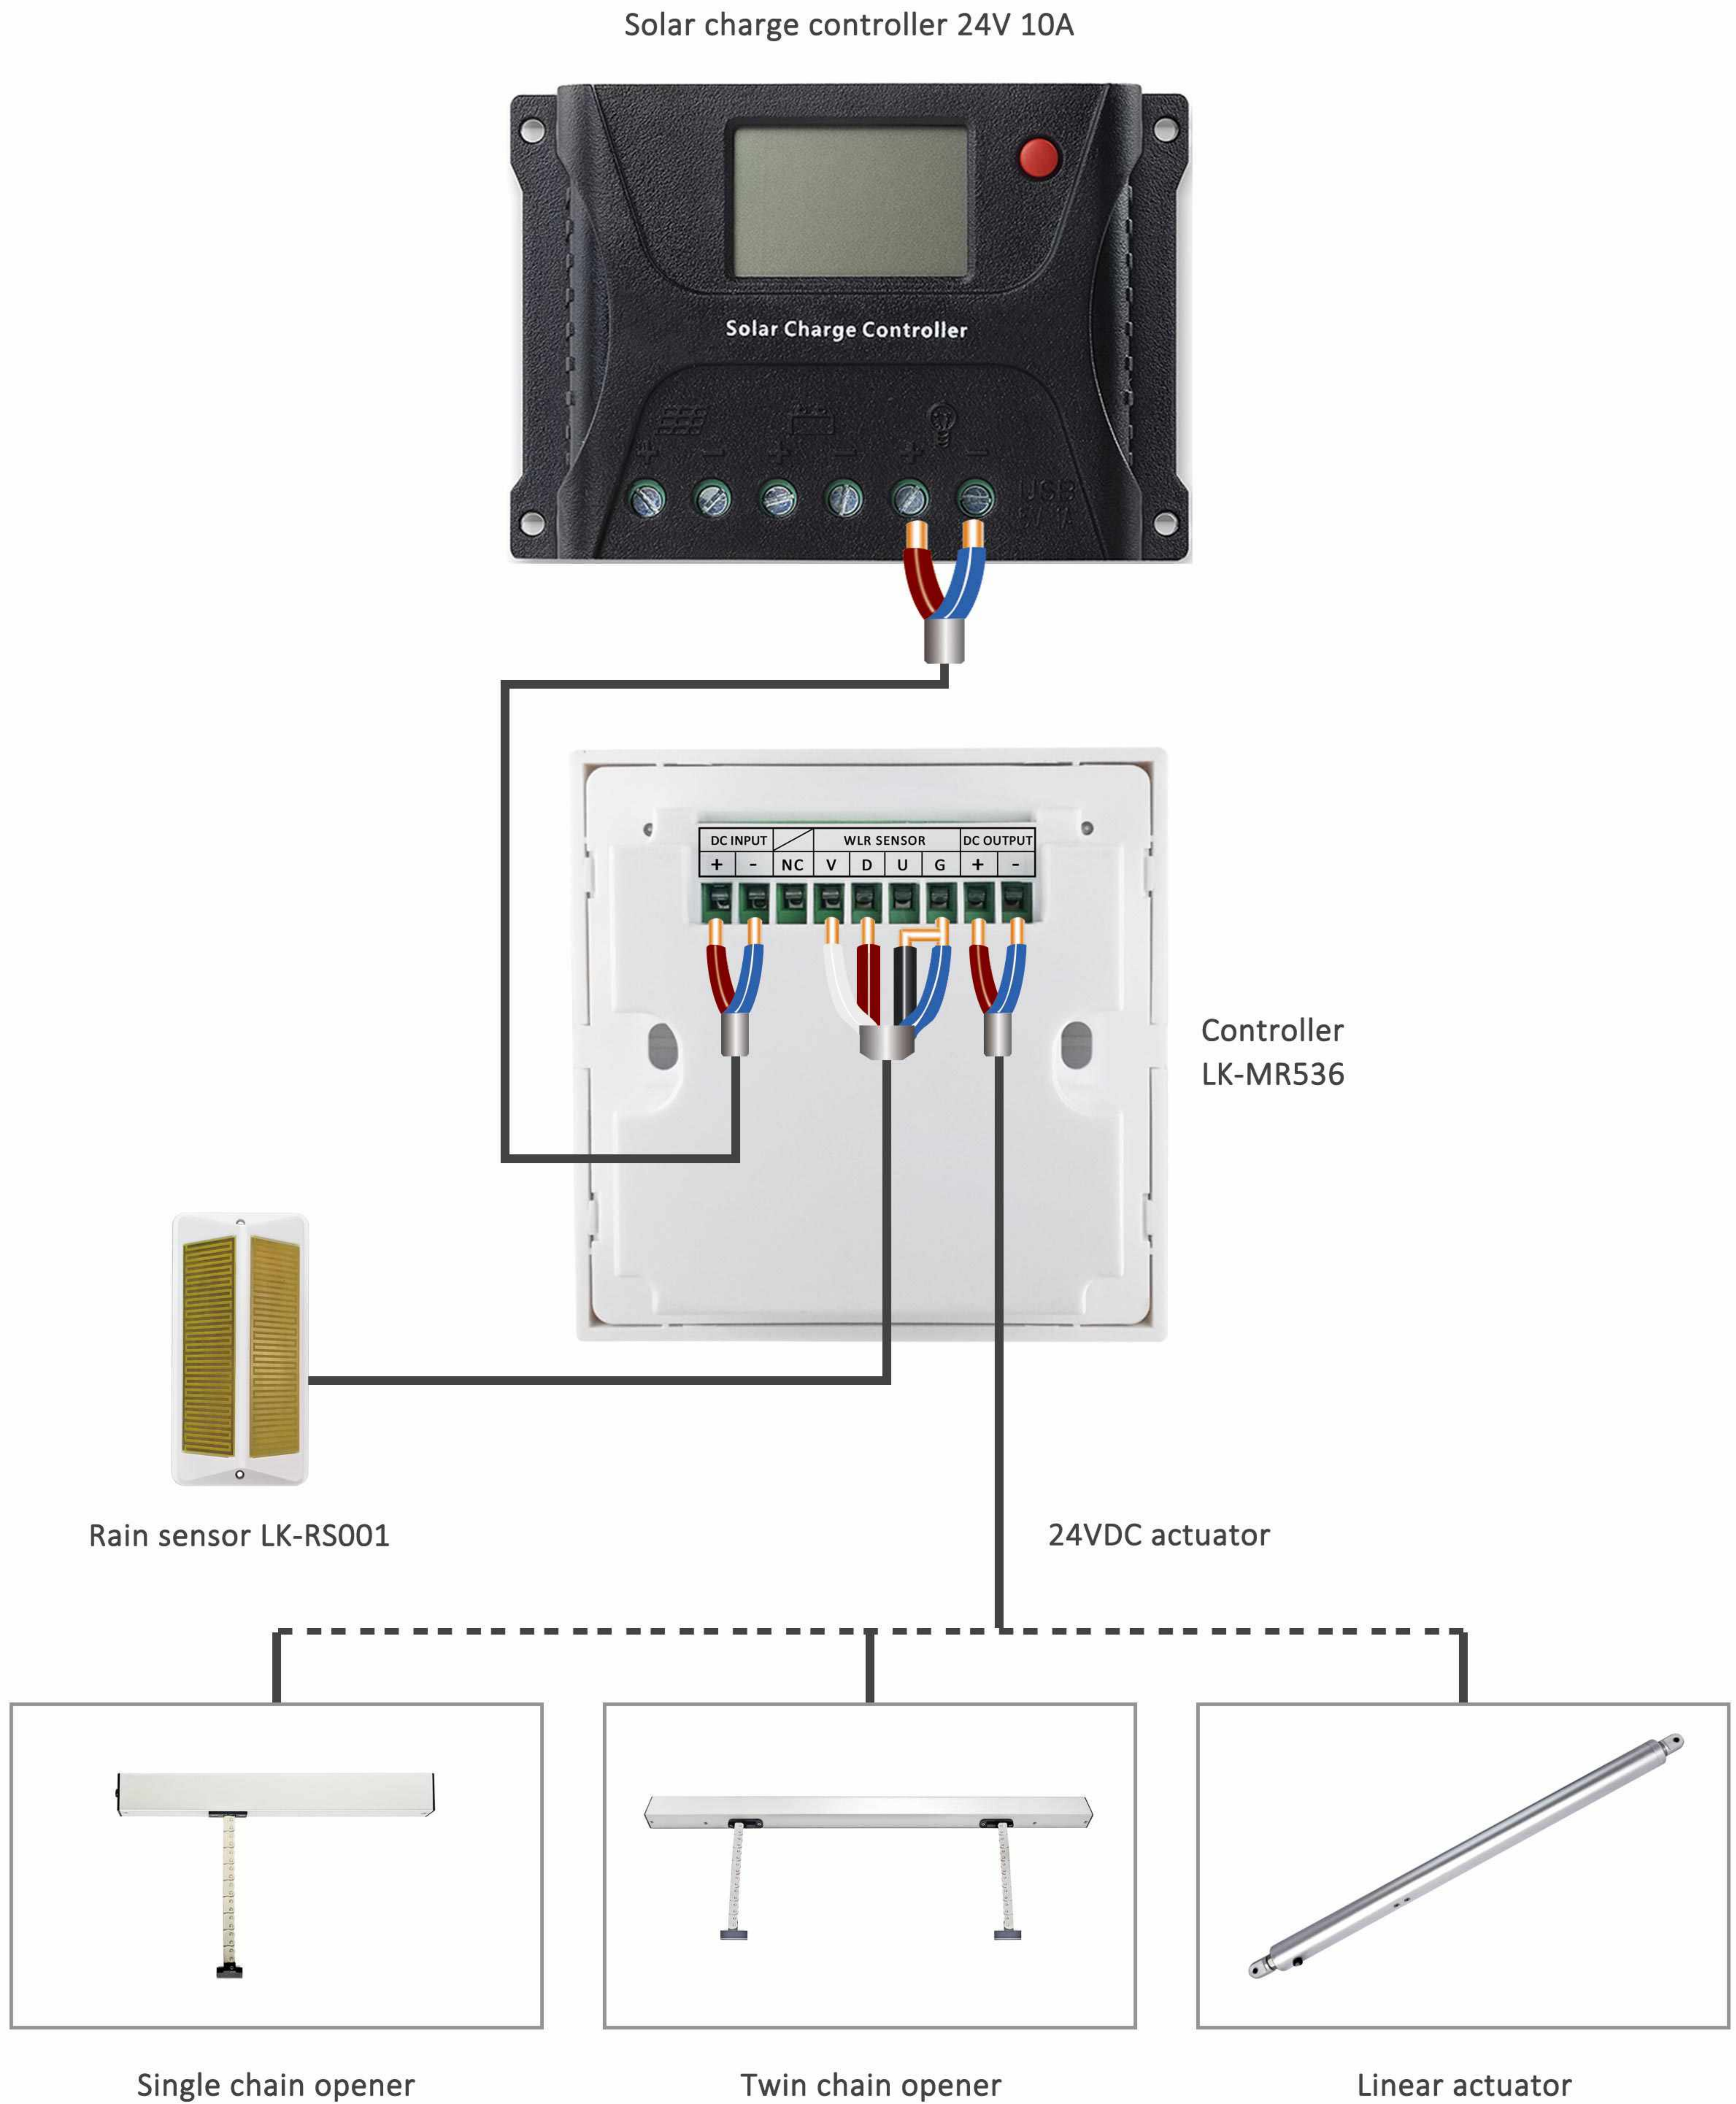

Solar Electric Window Control LK-MR536

LK-MR536 WIRING DIAGRAM

Solar Electric Window Control LK-CP722

Solar Electric Window Control LK-MR551

Solar panel 30W/18V

Solar charge controller 24V 20A

Lead-acid battery 12V 8AH

Controller LK-MR551

Control 8 windows separately or simultaneously

Remote LK-RT1116

24VDC actuator

Manual switch LK-MS541

Wind rain sensor LK-WLR001