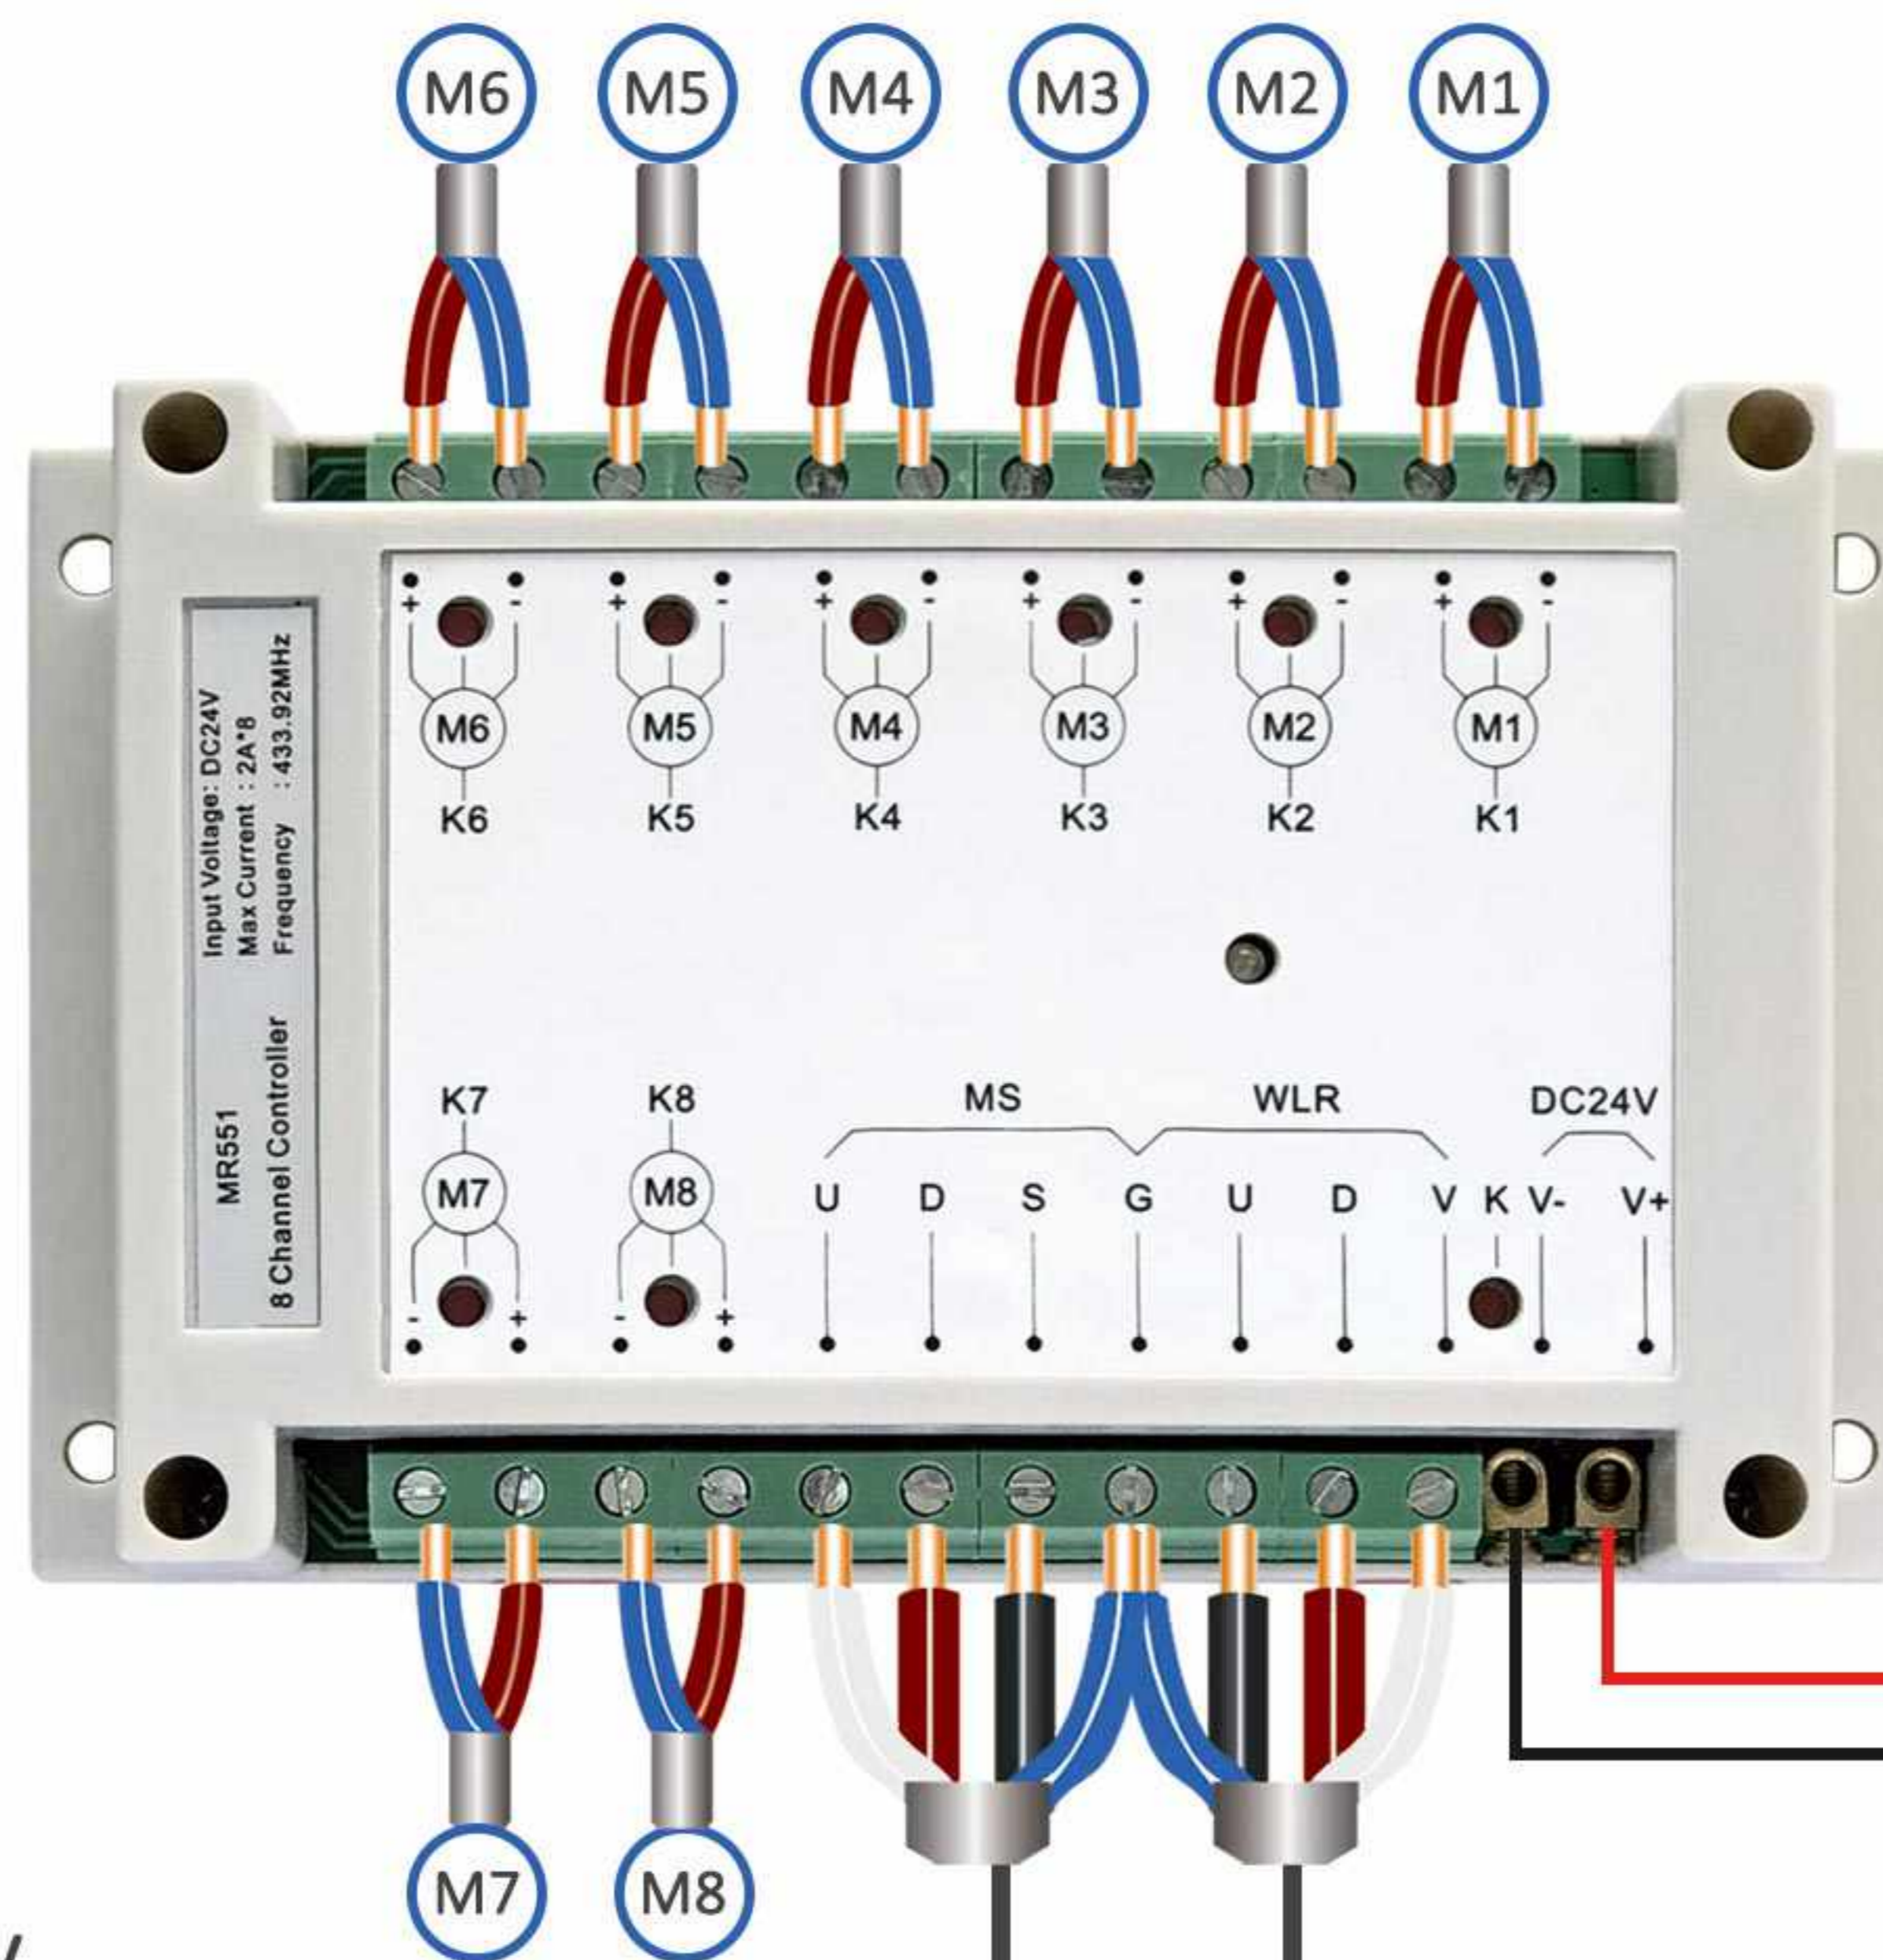

Solar Electric Window Control LK-MR536

LK-MR536 WIRING DIAGRAM

Solar Electric Window Control LK-CP722

Solar Electric Window Control LK-MR551

Solar panel 30W/18V

Solar charge controller 24V 20A

Lead-acid battery 12V 8AH

Controller LK-MR551

Control 8 windows separately or simultaneously

Remote LK-RT1116

24VDC actuator

Manual switch LK-MS541

Wind rain sensor LK-WLR001