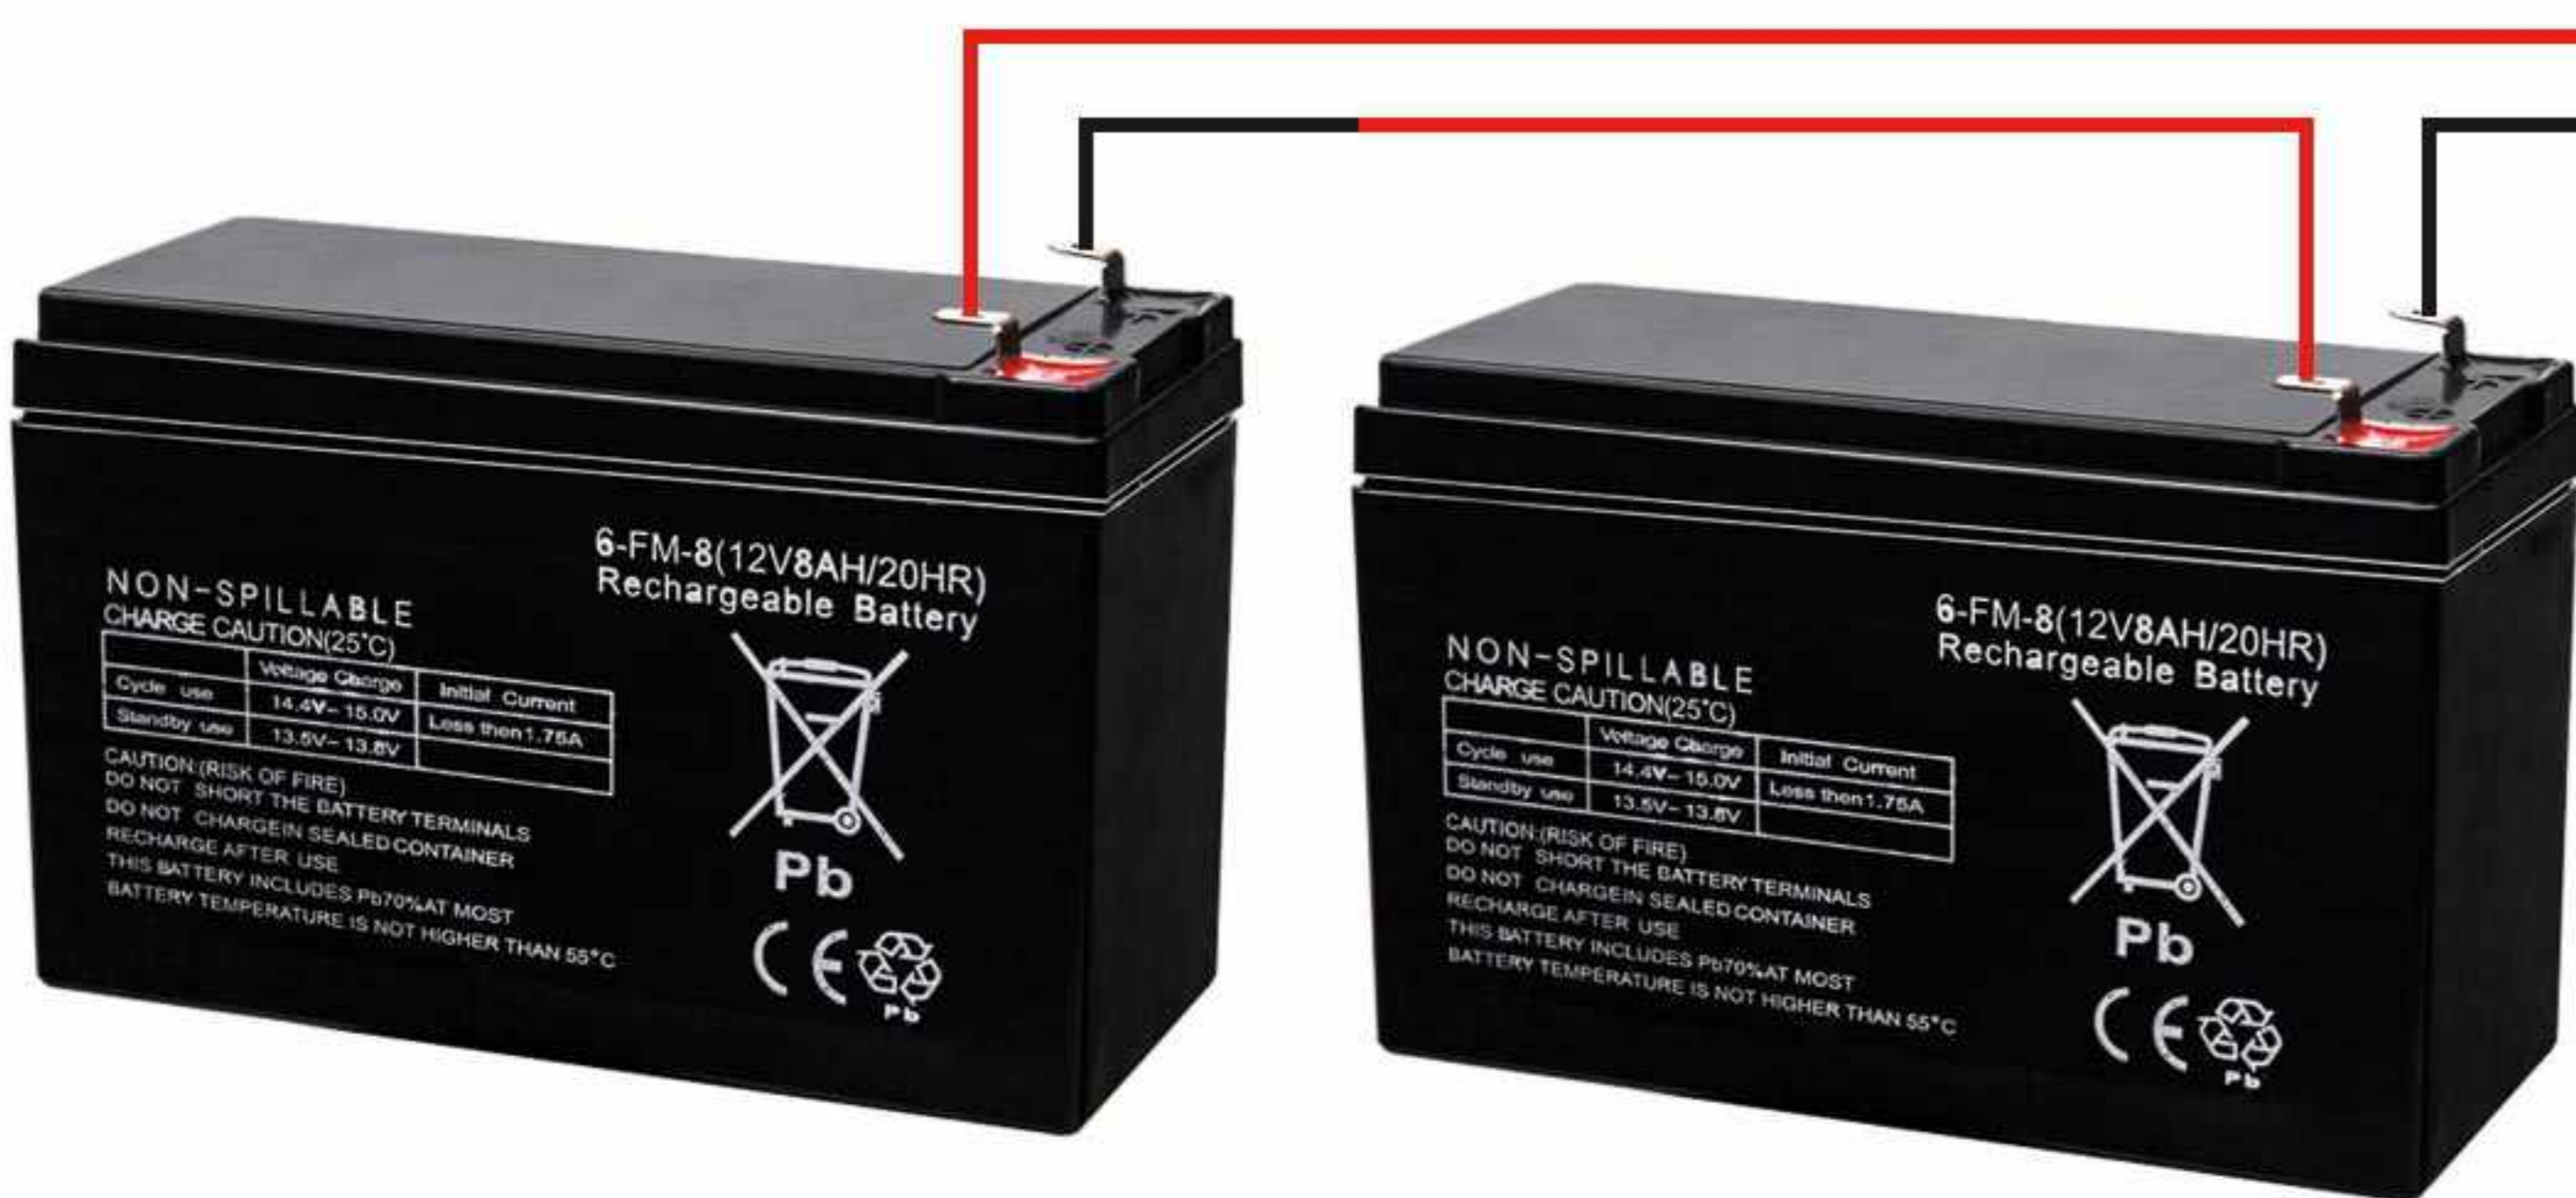

Solar Electric Window Control LK-MR536

LK-MR536 WIRING DIAGRAM

Solar Electric Window Control LK-CP722

Solar Electric Window Control LK-MR551

Solar panel 30W/18V

Solar charge controller 24V 20A

Lead-acid battery 12V 8AH

Controller LK-MR551

Control 8 windows separately or simultaneously

Remote LK-RT1116

24VDC actuator

Manual switch LK-MS541

Wind rain sensor LK-WLR001